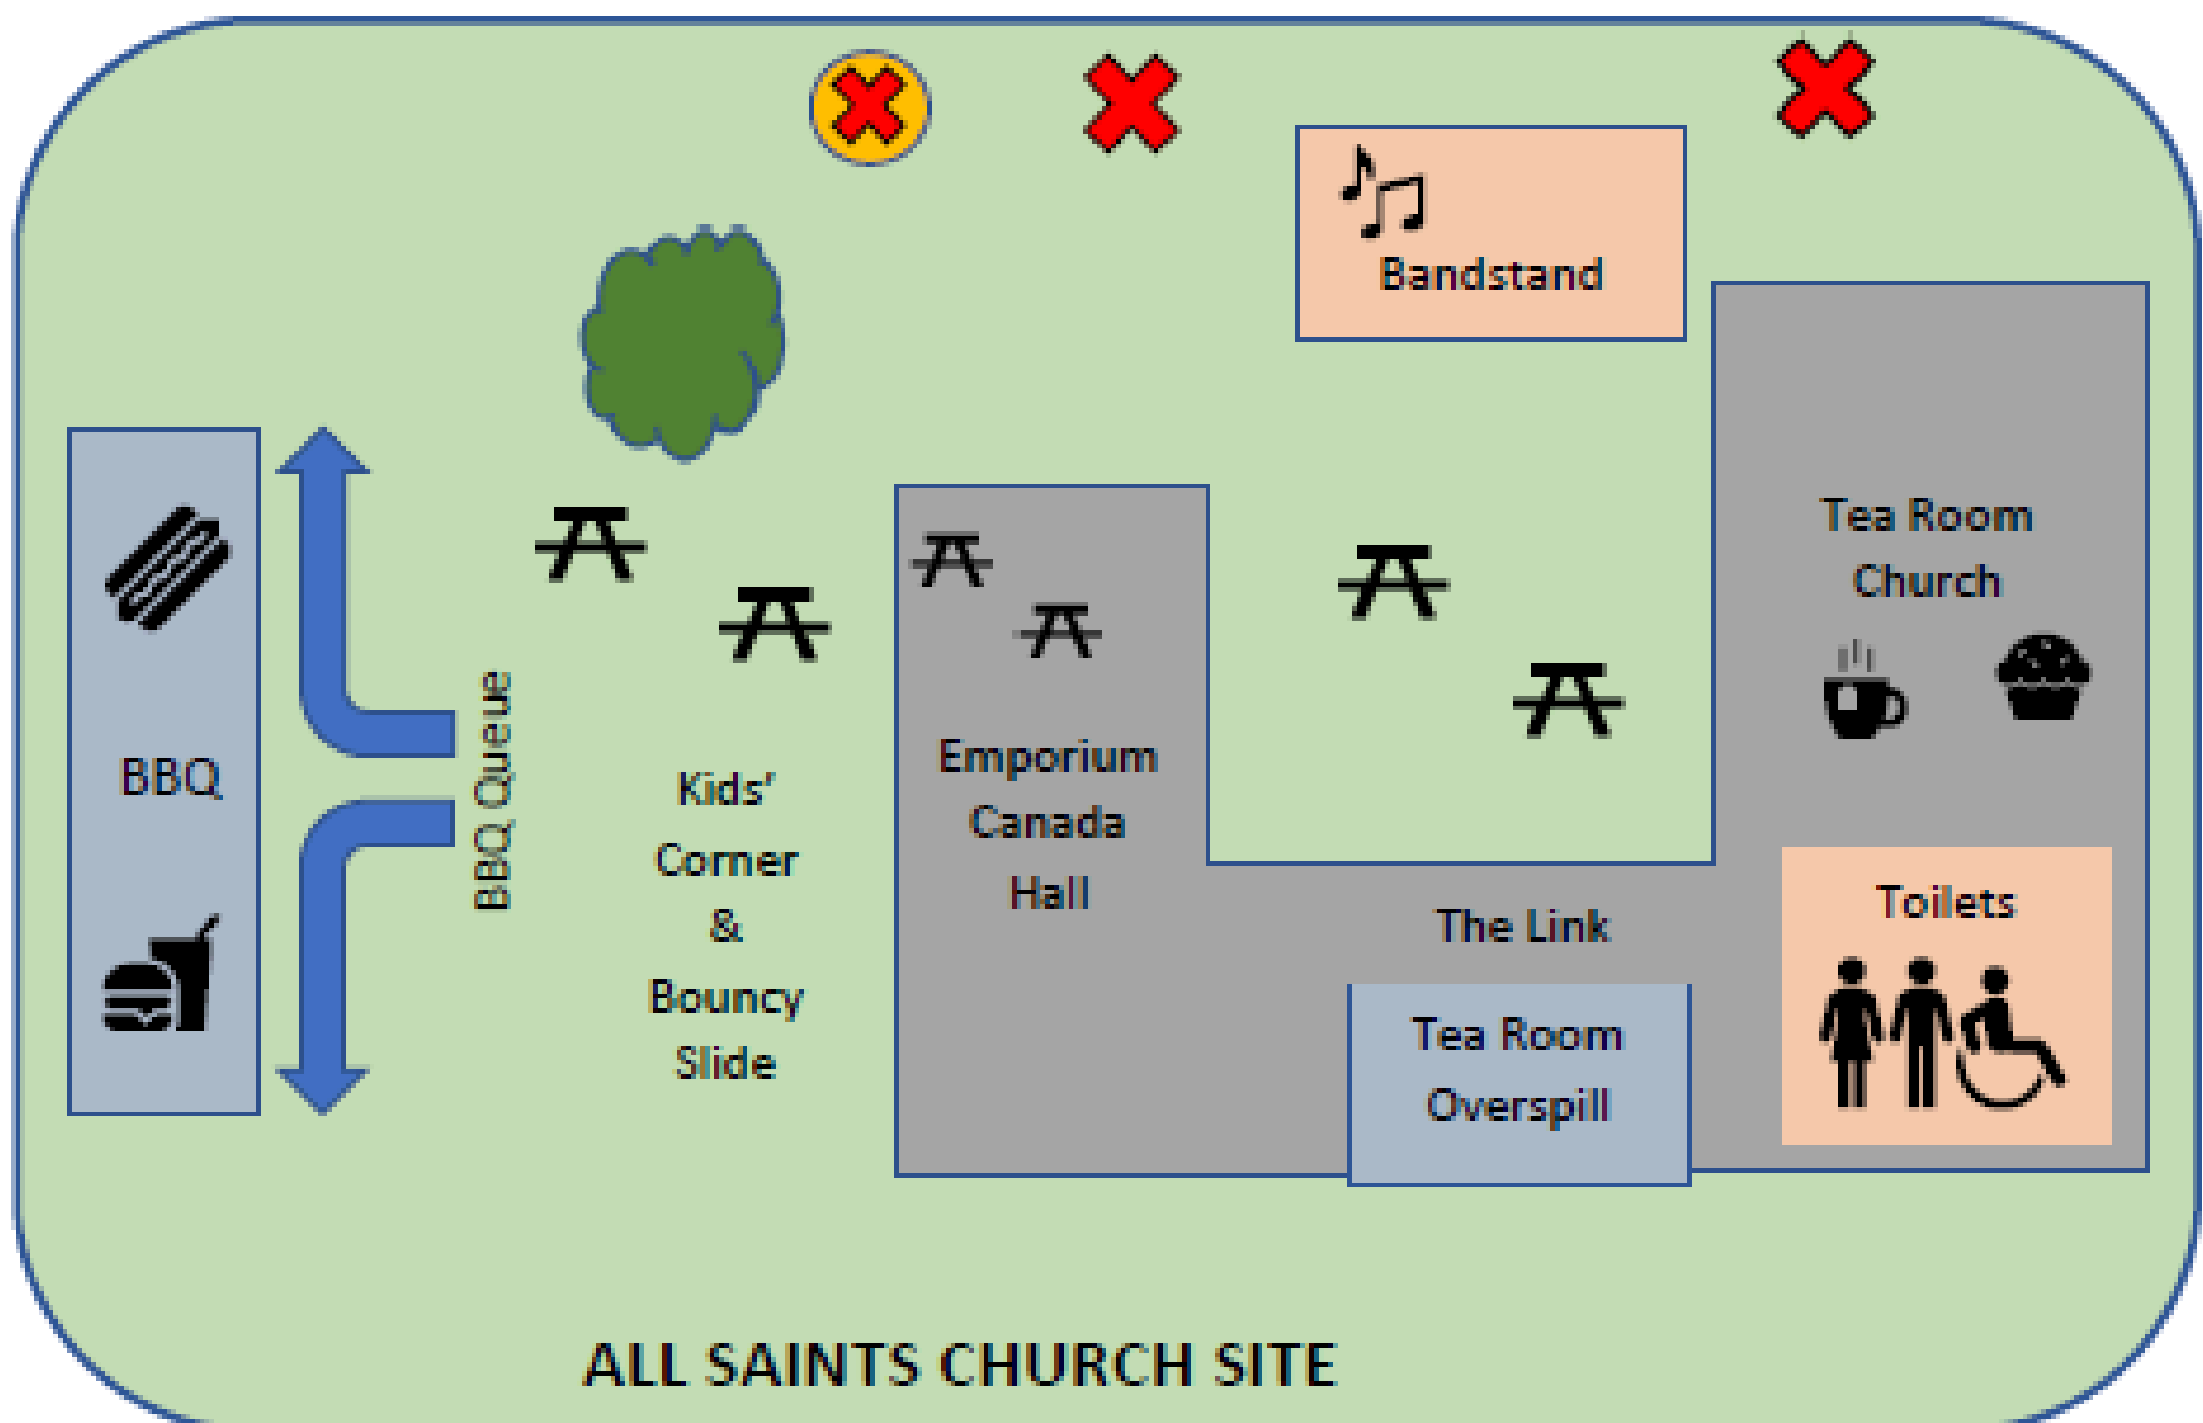

Wine & Nibbles

All About Me with Afternoon Tea

NEXT TO HERE YOU WILL ALSO FIND
EVENT CONTROL & FIRST AID

DIAGRAMMATIC SITE PLAN – not to scale!

BATTLEBRIDGE LANE

Plan correct at time of going to print

All Saints
South Merstham

GOOD TO KNOW

KEY STALLS WHICH ARE GOOD
TO KNOW THE LOCATION OF...

STALL 46

EVENT CONTROL, FIRST AID &
RAFFLE

STALL 9

SHEPHERD'S HUT PRAYER SPACE

GAME STALLS

CHURCH SIDE	INFLATABLE SLIDE KIDS' CORNER - HOOK A DUCK, BALL & BUCKET, HOOPLA & LUCKY DIP
STALL 10	GENERAL TOMBOLA
STALL 13	MARBLE MADNESS & FIND THE KEY
STALL 15	AXE THROWING
STALL 16	CROCKERY SMASH
STALL 17	FOOTBALL GAME
STALL 18	COCONUT SHY
STALL 19	ARCADE ALLEY: WHACK A RAT, ROLL A BALL, ROLL A COIN & HIGHER OR LOWER
STALL 28	WINE OR WATER
STALL 35	SWEETIE JAR TOMBOLA
STALL 36	GOLDFISH GAME
STALL 37	ENVELOPE GAME
STALL 41	BOTTLE TOMBOLA & KIDS' TOMBOLA
STALL 48	HUMAN FRUIT MACHINE