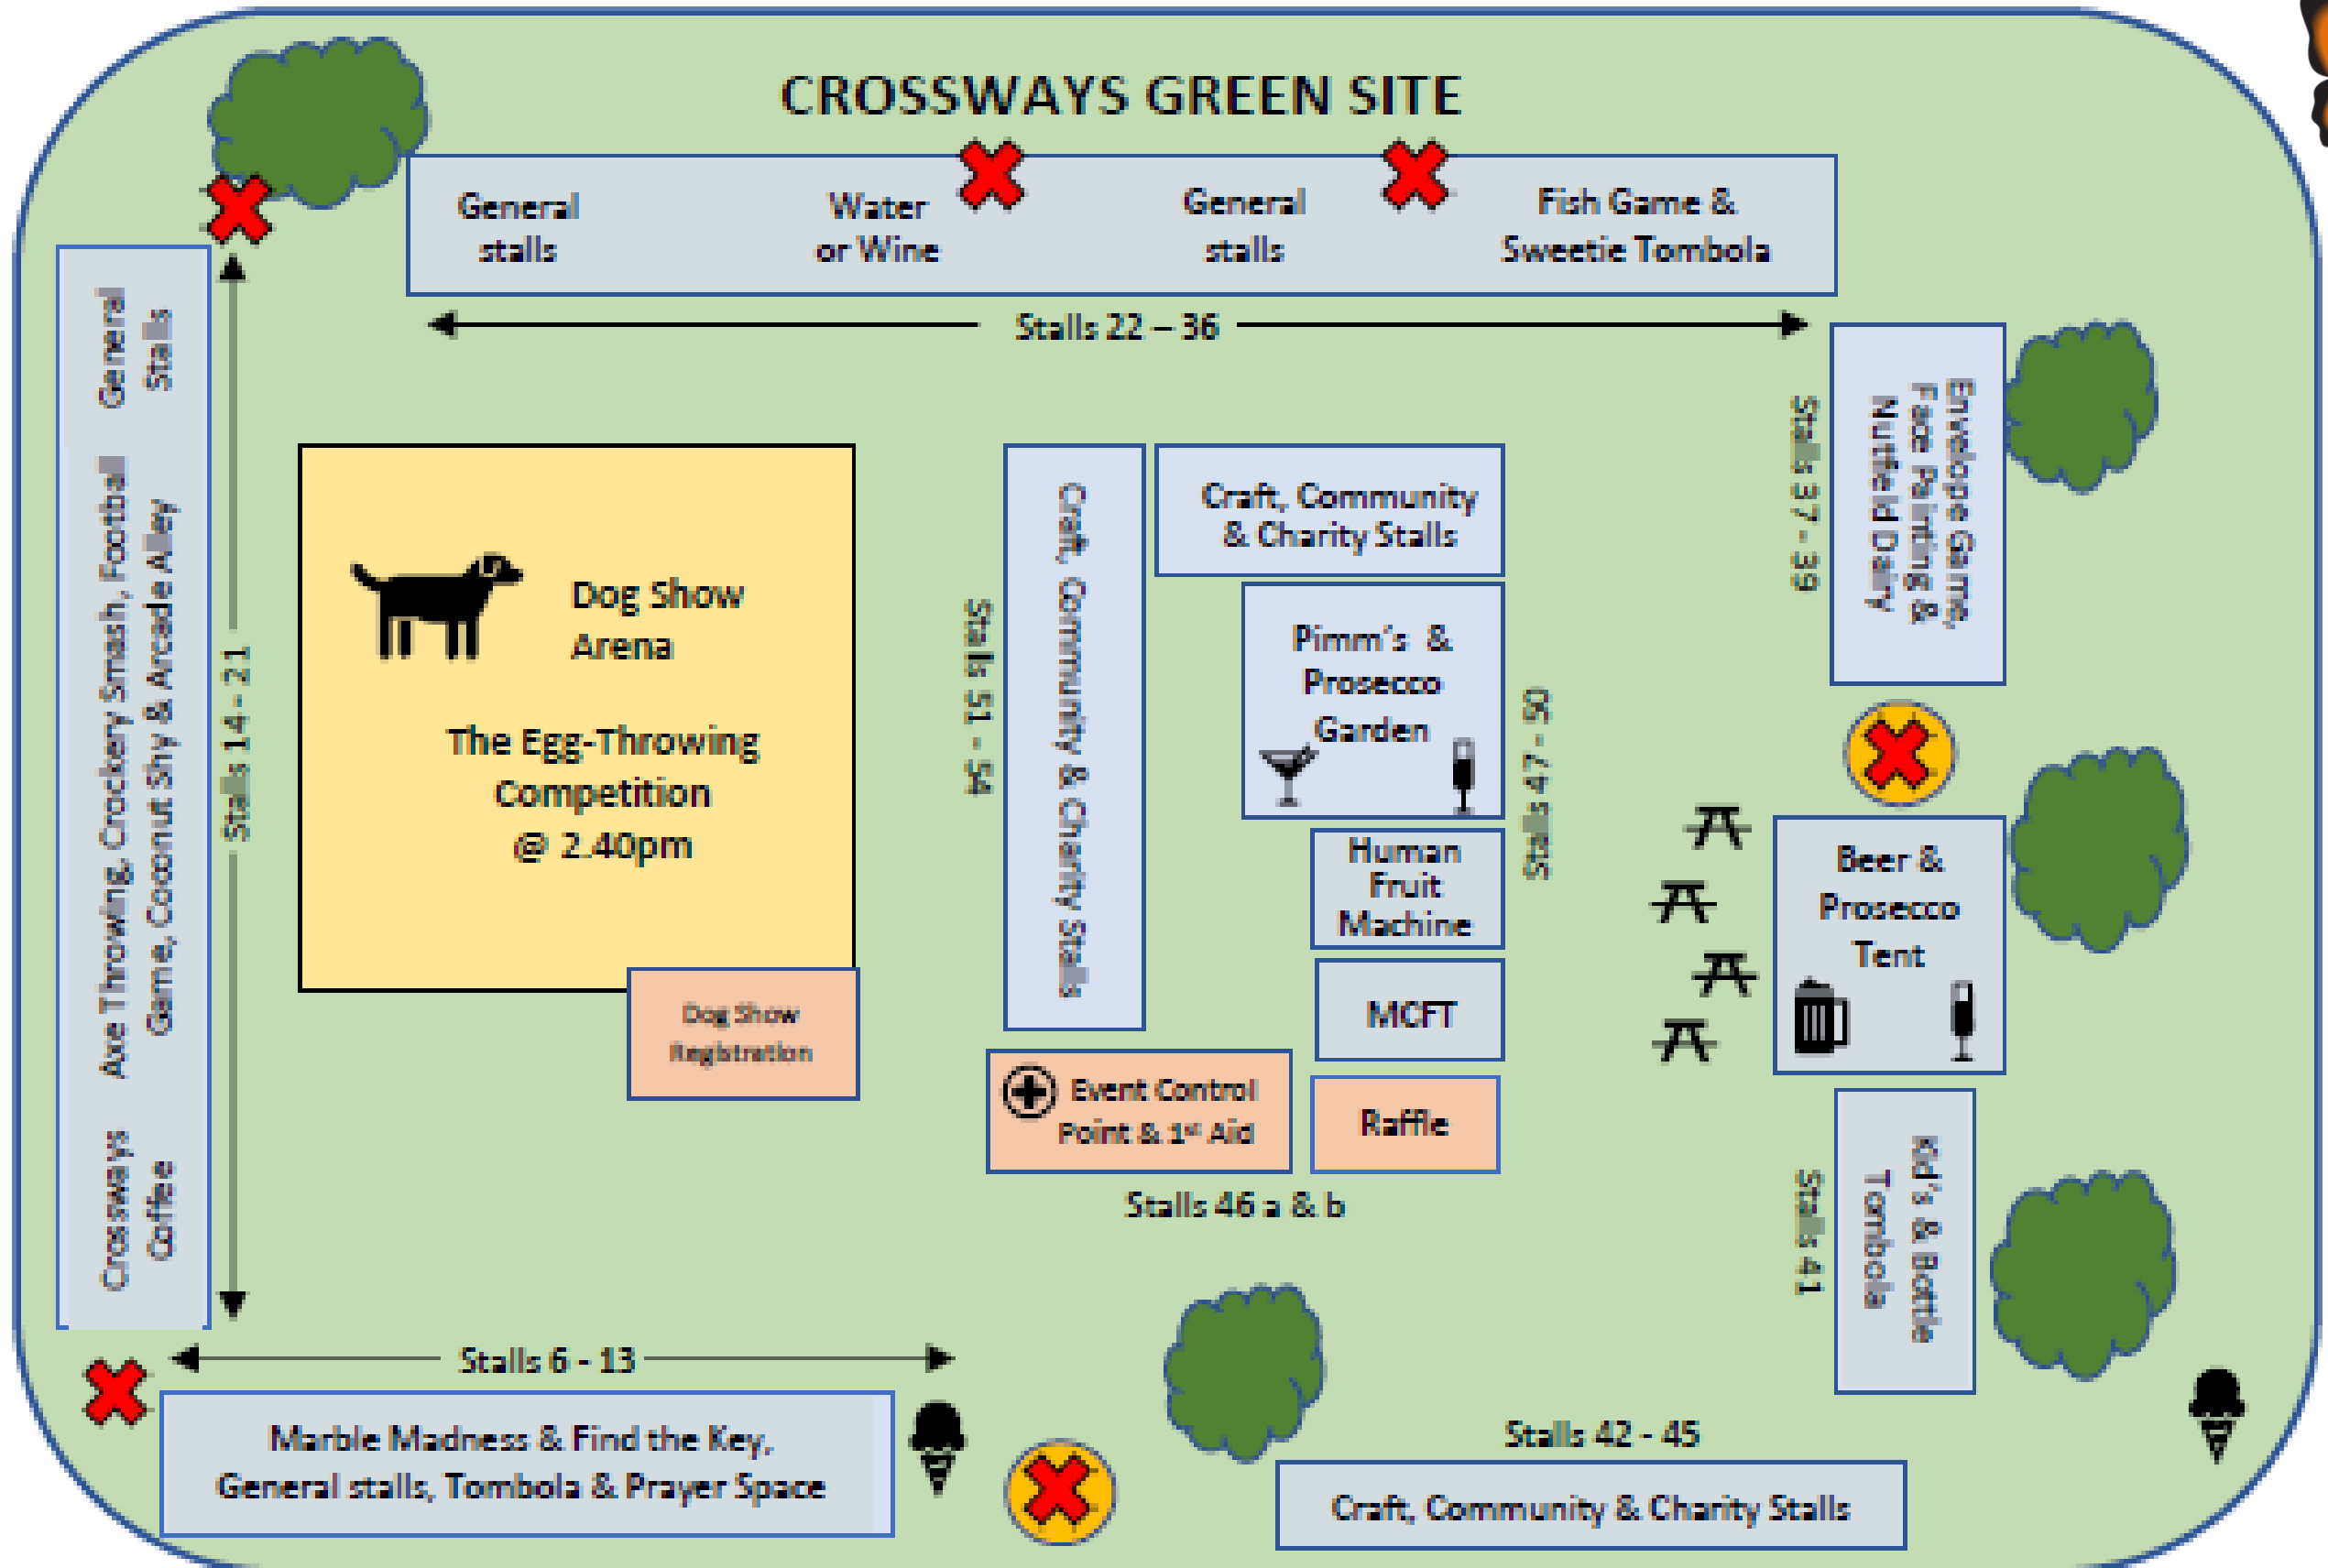

Wine & Nibbles

All About Me with Afternoon Tea

NEXT TO HERE YOU WILL ALSO FIND
EVENT CONTROL & FIRST AID

DIAGRAMMATIC SITE PLAN – not to scale!

BATTLEBRIDGE LANE

Plan correct at time of going to print

All Saints
South Merstham

GOOD TO KNOW

KEY STALLS WHICH ARE GOOD
TO KNOW THE LOCATION OF...

STALL 46

EVENT CONTROL, FIRST AID &
RAFFLE

STALL 9

SHEPHERD'S HUT PRAYER SPACE

GAME STALLS

CHURCH SIDE	INFLATABLE SLIDE KIDS' CORNER - HOOK A DUCK, BALL & BUCKET, HOOPLA & LUCKY DIP
STALL 10	GENERAL TOMBOLA
STALL 13	MARBLE MADNESS & FIND THE KEY
STALL 15	AXE THROWING
STALL 16	CROCKERY SMASH
STALL 17	FOOTBALL GAME
STALL 18	COCONUT SHY
STALL 19	ARCADE ALLEY: WHACK A RAT, ROLL A BALL, ROLL A COIN & HIGHER OR LOWER
STALL 28	WINE OR WATER
STALL 35	SWEETIE JAR TOMBOLA
STALL 36	GOLDFISH GAME
STALL 37	ENVELOPE GAME
STALL 41	BOTTLE TOMBOLA & KIDS' TOMBOLA
STALL 48	HUMAN FRUIT MACHINE